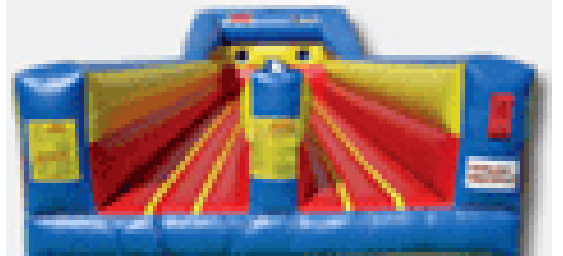

# NDR Interactive

The Object Of The Bungee Run Challenge Is To See Which Contestant Can Race Down The Lane First While Being Attached To A Long Bungee Cord!!!

**BOUNCE AND BOX HAS IT ALL!!!**

**THE ROCKN ROLL IS JUST LIKE A JOUST EXCEPT THAT THIS ACTIVITY RELIES ON HUMAN ABILITIES**